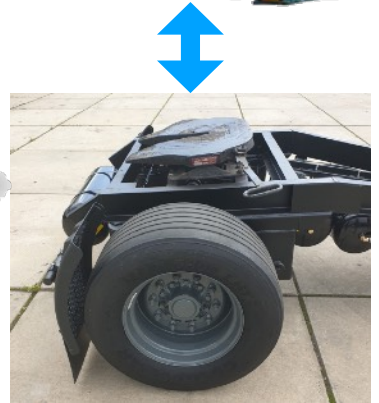

Trailer Dolley with Tug

Hitch options:

All prices/specifications subject to change without notice.

Add 10%GST Australia only