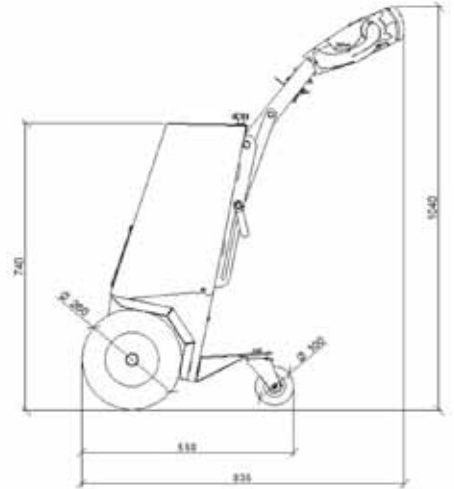

Standard Colour is Green, other colour is available on request