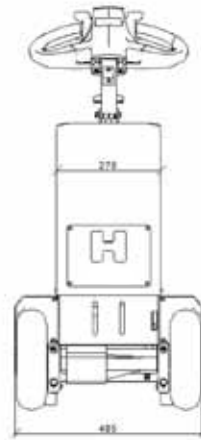

Standard Colour is Green, other colour is available on request